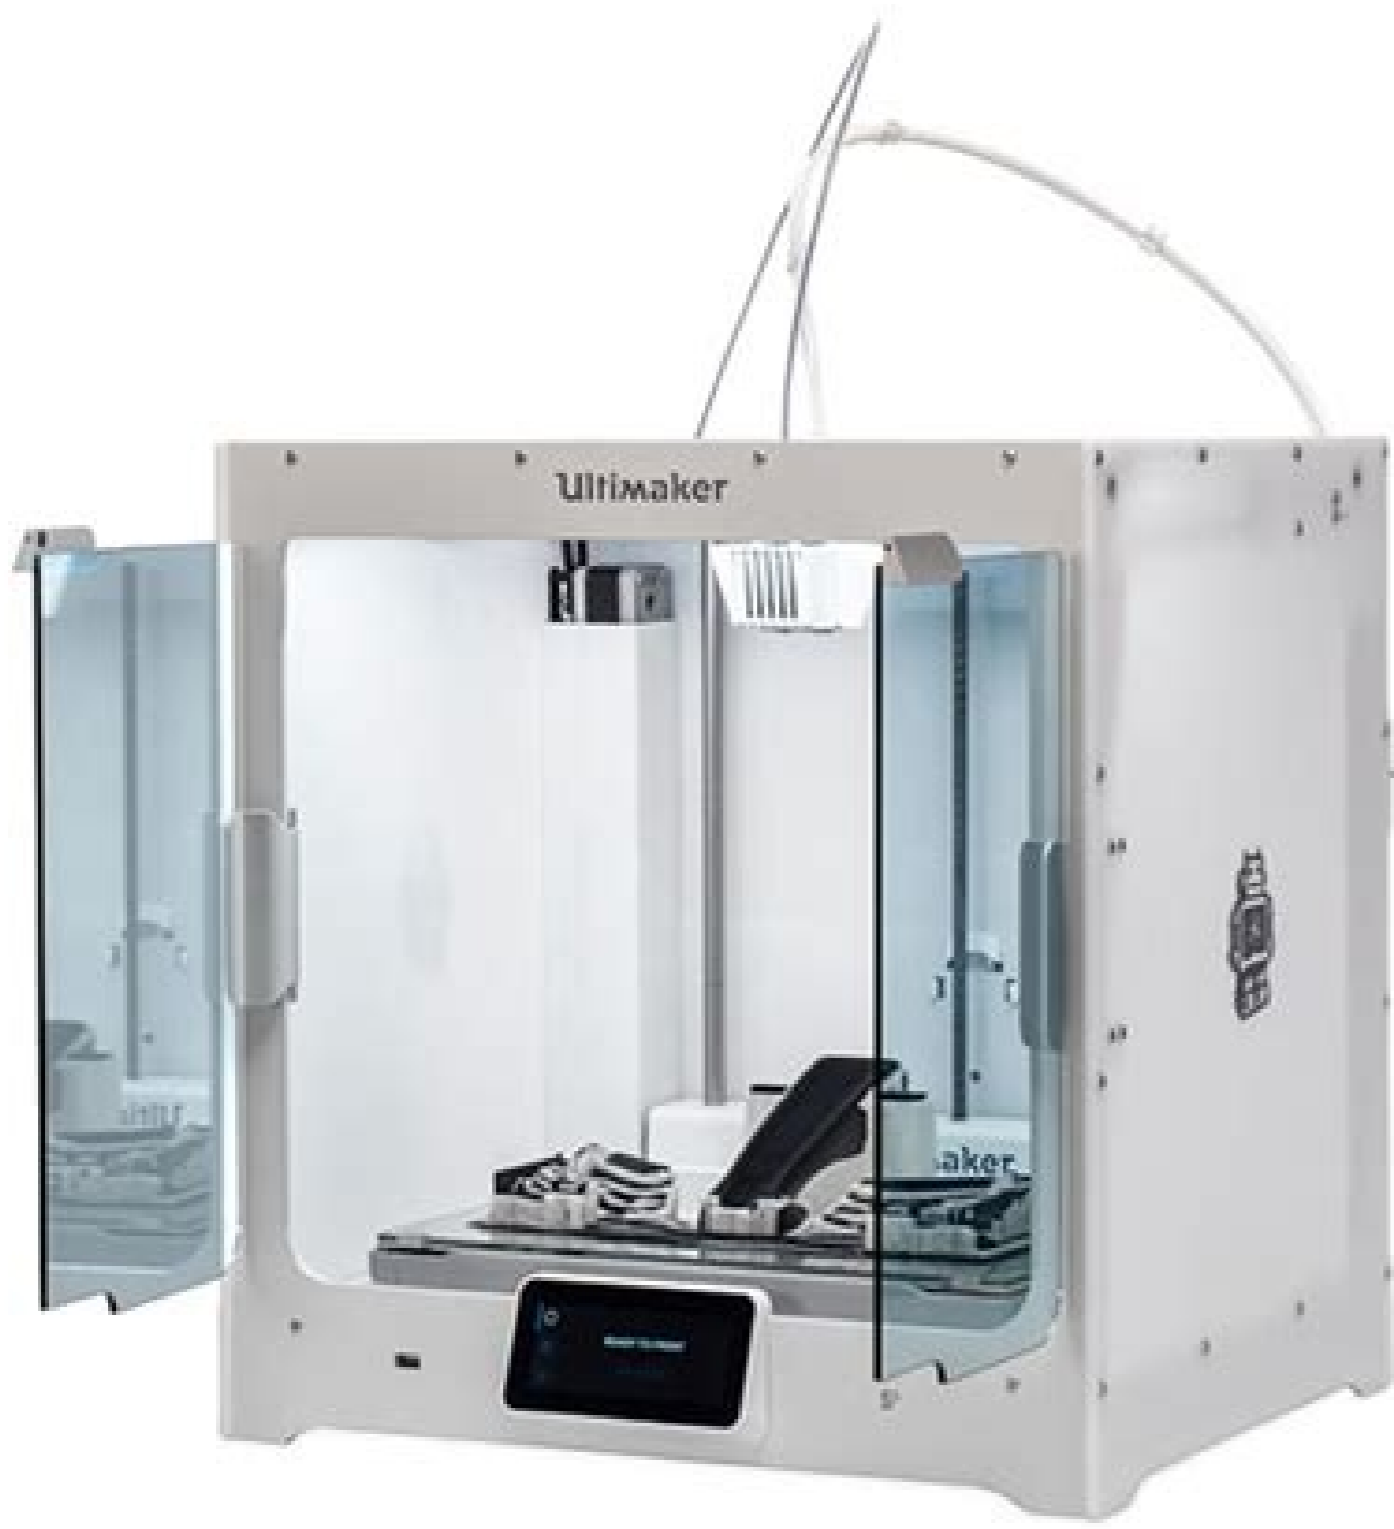

구매 절차 안내

(장비 등록 완료 후 상품이 배송됩니다.)

장비 등록 (워런티)

상품구매 >	사업자	구입처/ 구입품목/ 제품 구매일/ 이메일/ 사업자 등록증/ 회사명/ 성함/ 연락처	장비 배송 및 운용교육 (당사 방문 무상 교육) 관련 오픈퍼레이션 안내
	개인	구입처 / 구입품목/ 제품 구매일/ 이메일 / 성함/ 연락처	

위 내용을 info@corporation.co.kr 보내주세요.